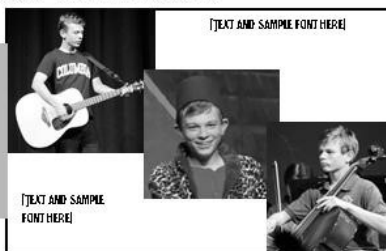

FULL PAGE

STYLE A

STYLE B

STYLE C

HALF PAGE - HORIZONTAL ONLY

STYLE A

STYLE B

STYLE C

EMBLEMS

Emblems are to honor your child in the music organization in which they are involved. Choose an emblem below. It will be reproduced with your child's name under the monogram. Each emblem is similar to a call out and will be sized accordingly on the page. Examples are illustrated below.

STYLE A

QUARTER PAGE - VERTICAL ONLY

STYLE B

STYLE C

CALL-OUT STYLES

- 1.
- 2.
- 3.
- 4.
- 5.
- 6.

Other designs/fonts are available