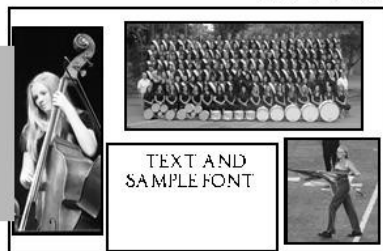

FULL PAGE

STYLE A

STYLE B

STYLE C

HALF PAGE - HORIZONTAL ONLY

STYLE A

STYLE B

STYLE C

EMBLEMS

Emblems are to honor your child in the music organization in which they are involved. Choose an emblem below. It will be reproduced with your child's name under the monogram. Each emblem is similar to a call out and will be sized accordingly on the page. Examples are illustrated below.

STYLE A

QUARTER PAGE - VERTICAL ONLY

STYLE B

STYLE C

CALL-OUT STYLES

- 1.
- 2.
- 3.
- 4.
- 5.
- 6.

Other designs/fonts are available